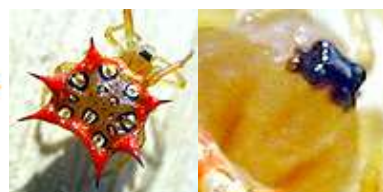

2015-09-05 BOMBALAI

Genus Phoroncidia sp
 BUFFERZONE
 new species

Family Theridiidae
Genus Chrysso

the hairs on the tip of the abdomen are blade-like

Chrysso sp VOCATIONAL

Female ♀ 2.5mm

2016-02-07 VOCATIONAL COLLEGE