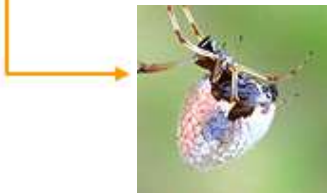

[Dipoenura 2TUBERCLES](#)

Family Theridiidae
Genus Janula

[Janula batman](#) Yoshida & Koh,
2011 — Borneo

Family Theridiidae
Genus Argyrodes

[Argyrodes sp BLACK](#)
Female
2013-05-30 TV HILL??

[Argyrodes flavescens](#)
Sometimes mistaken
as Argyrodes miniaceus
Female 3.5mm-5mm